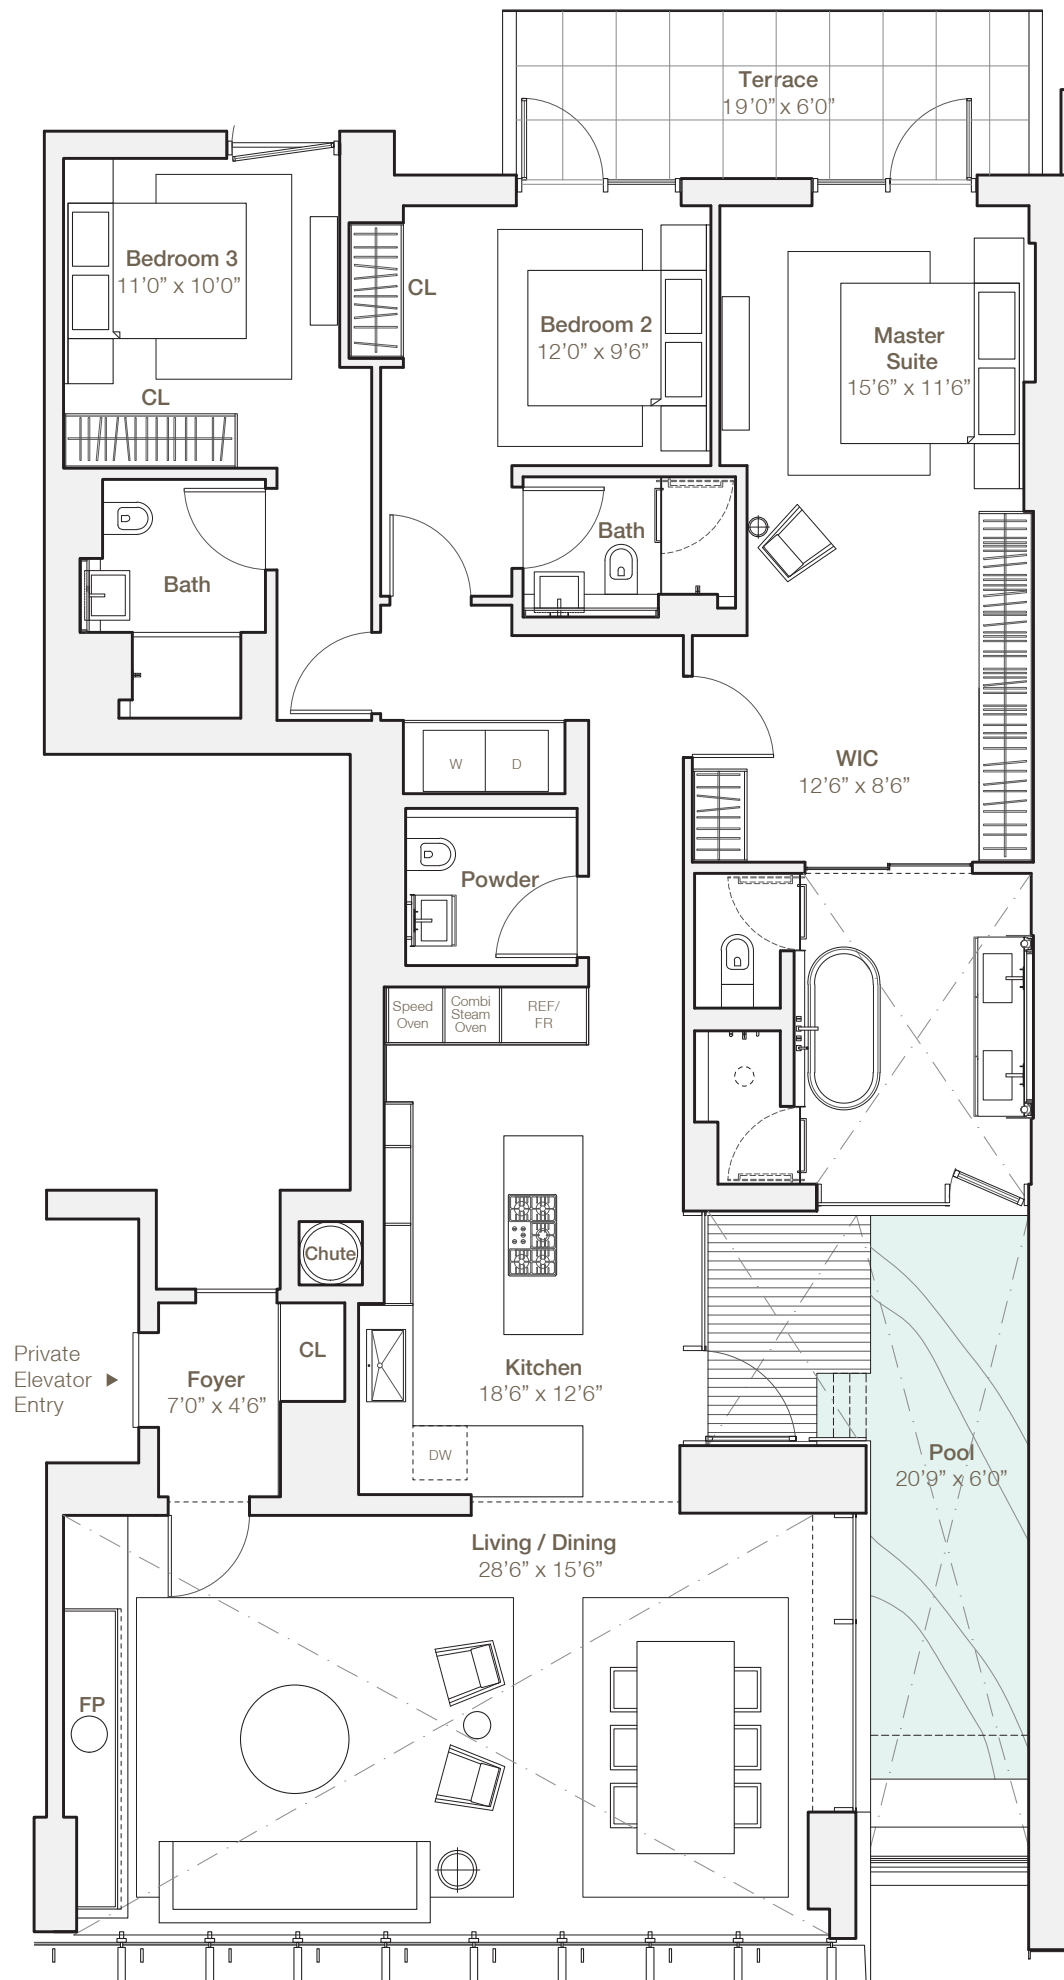

RESIDENCE 3D

- 3 BEDROOMS
- 3 BATHROOMS
- POWDER ROOM
- PRIVATE POOL
- TERRACE

INTERIOR 2352 SQFT / 219 M²
EXTERIOR 139 SQFT / 13 M²

Northern & Southern Exposure
Up to 18' FT / 5.5M Ceilings