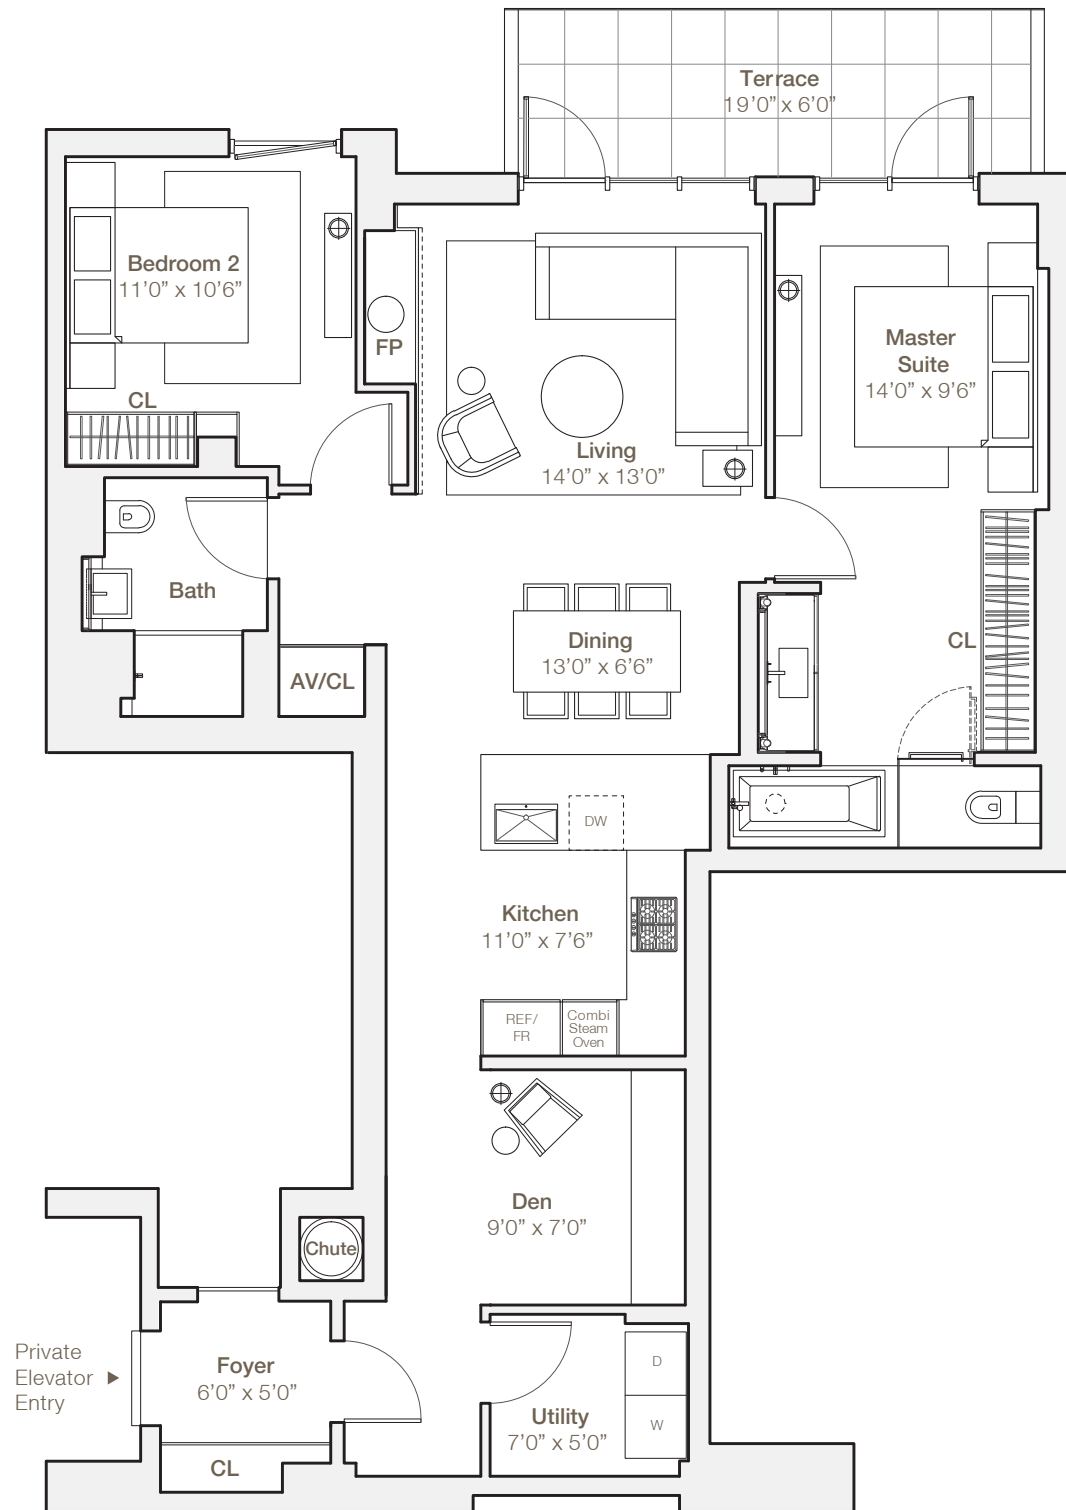

RESIDENCE 4B

2 BEDROOMS
2 BATHROOMS
DEN
TERRACE

INTERIOR 1240 SQFT / 115 M²
EXTERIOR 139 SQFT / 13 M²

Southern Exposure
Up to 9'5" FT / 2.9M Ceilings

All square footages and dimensions are approximate and subject to normal construction variances and tolerances.