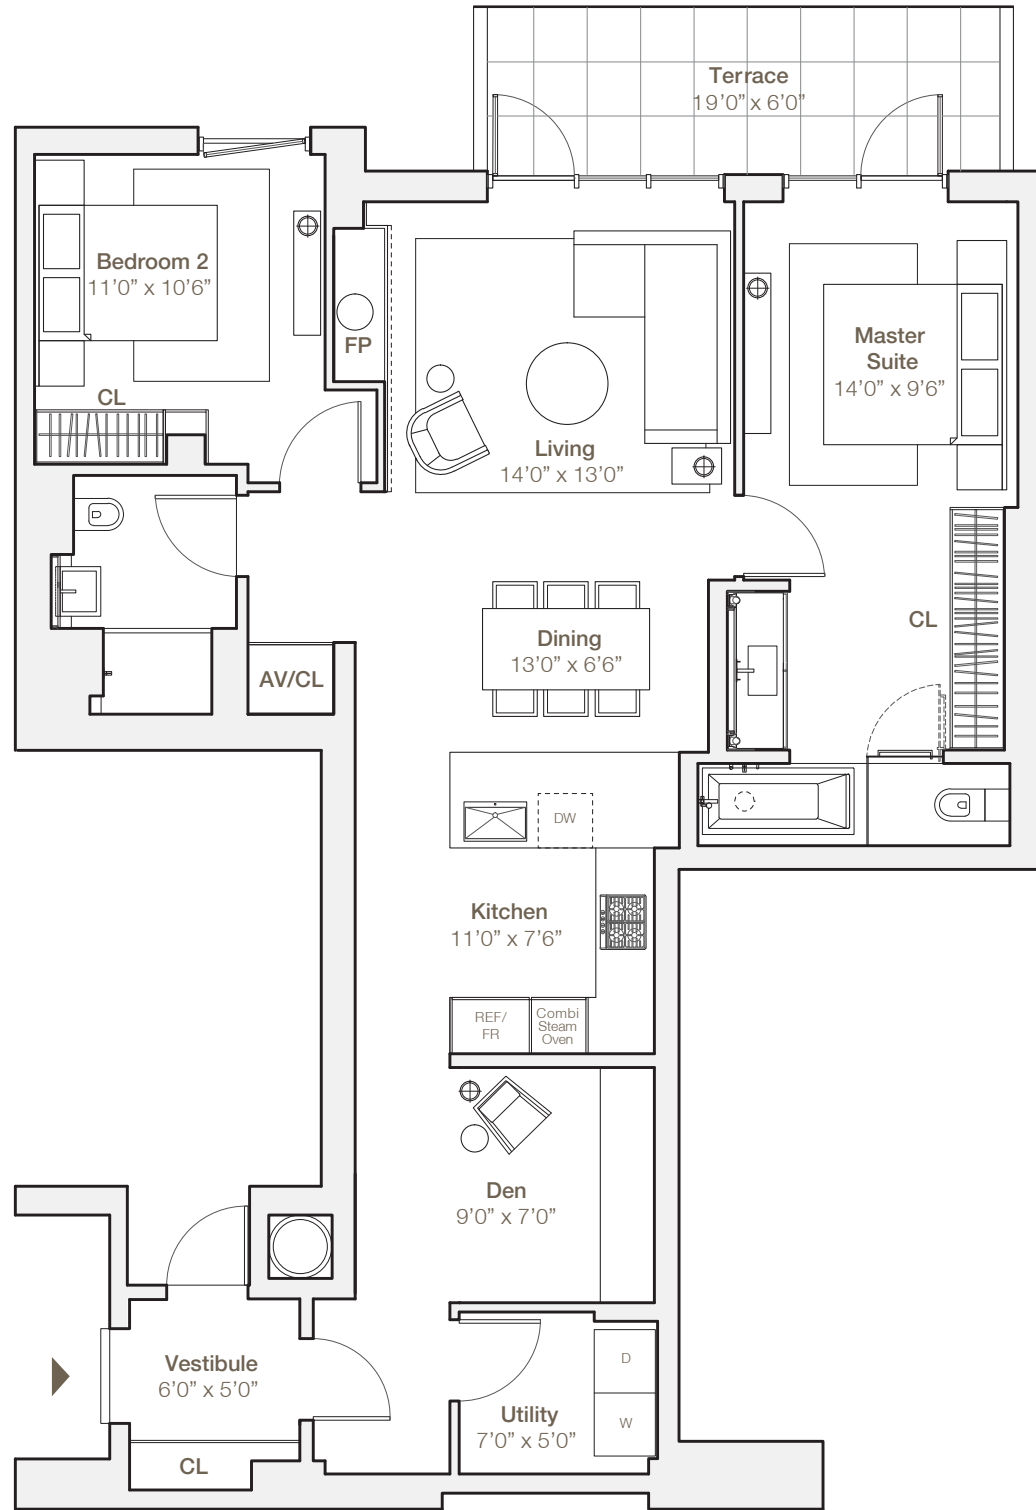

RESIDENCE 4D

2 BEDROOMS
2 BATHROOMS
DEN
TERRACE

INTERIOR 1255 SQFT / 117 M²
EXTERIOR 139 SQFT / 13 M²

Southern Exposure
Up to 9'5" FT / 2.9 M Ceilings

0' 4' 8' 16'