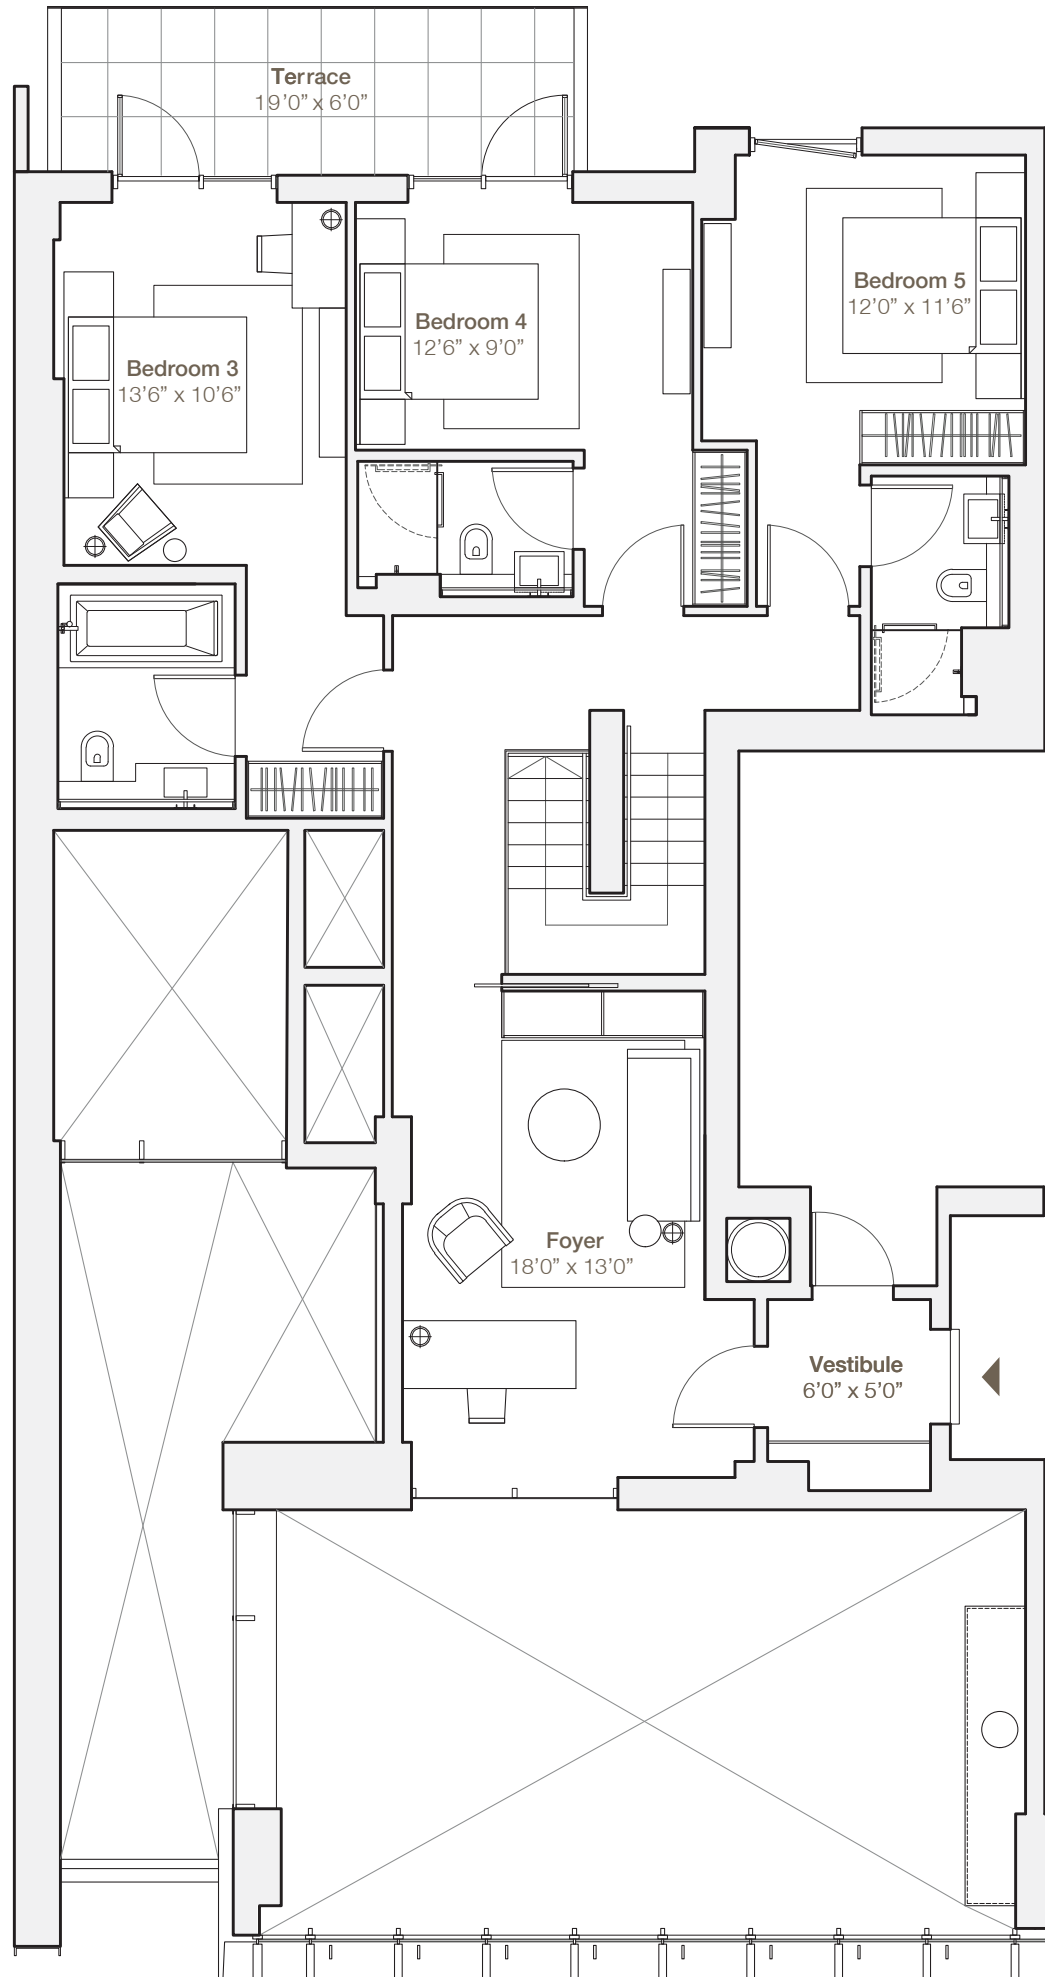

RESIDENCE 5A
DUPLEX

LOWER LEVEL

- 5 BEDROOMS
- 5 BATHROOMS
- PRIVATE POOL
- TWO TERRACES

| | |
|----------|--------------------------------|
| INTERIOR | 3586 SQFT / 333 M ² |
| EXTERIOR | 278 SQFT / 26 M ² |

Northern & Southern Exposure
Up to 18' FT / 5.5M Ceilings

RESIDENCE 5A

DUPLEX

UPPER LEVEL

- 5 BEDROOMS
- 5 BATHROOMS
- PRIVATE POOL
- TWO TERRACES

| | |
|----------|--------------------------------|
| INTERIOR | 3586 SQFT / 333 M ² |
| EXTERIOR | 278 SQFT / 26 M ² |

Northern & Southern Exposure
Up to 18' FT / 5.5M Ceilings