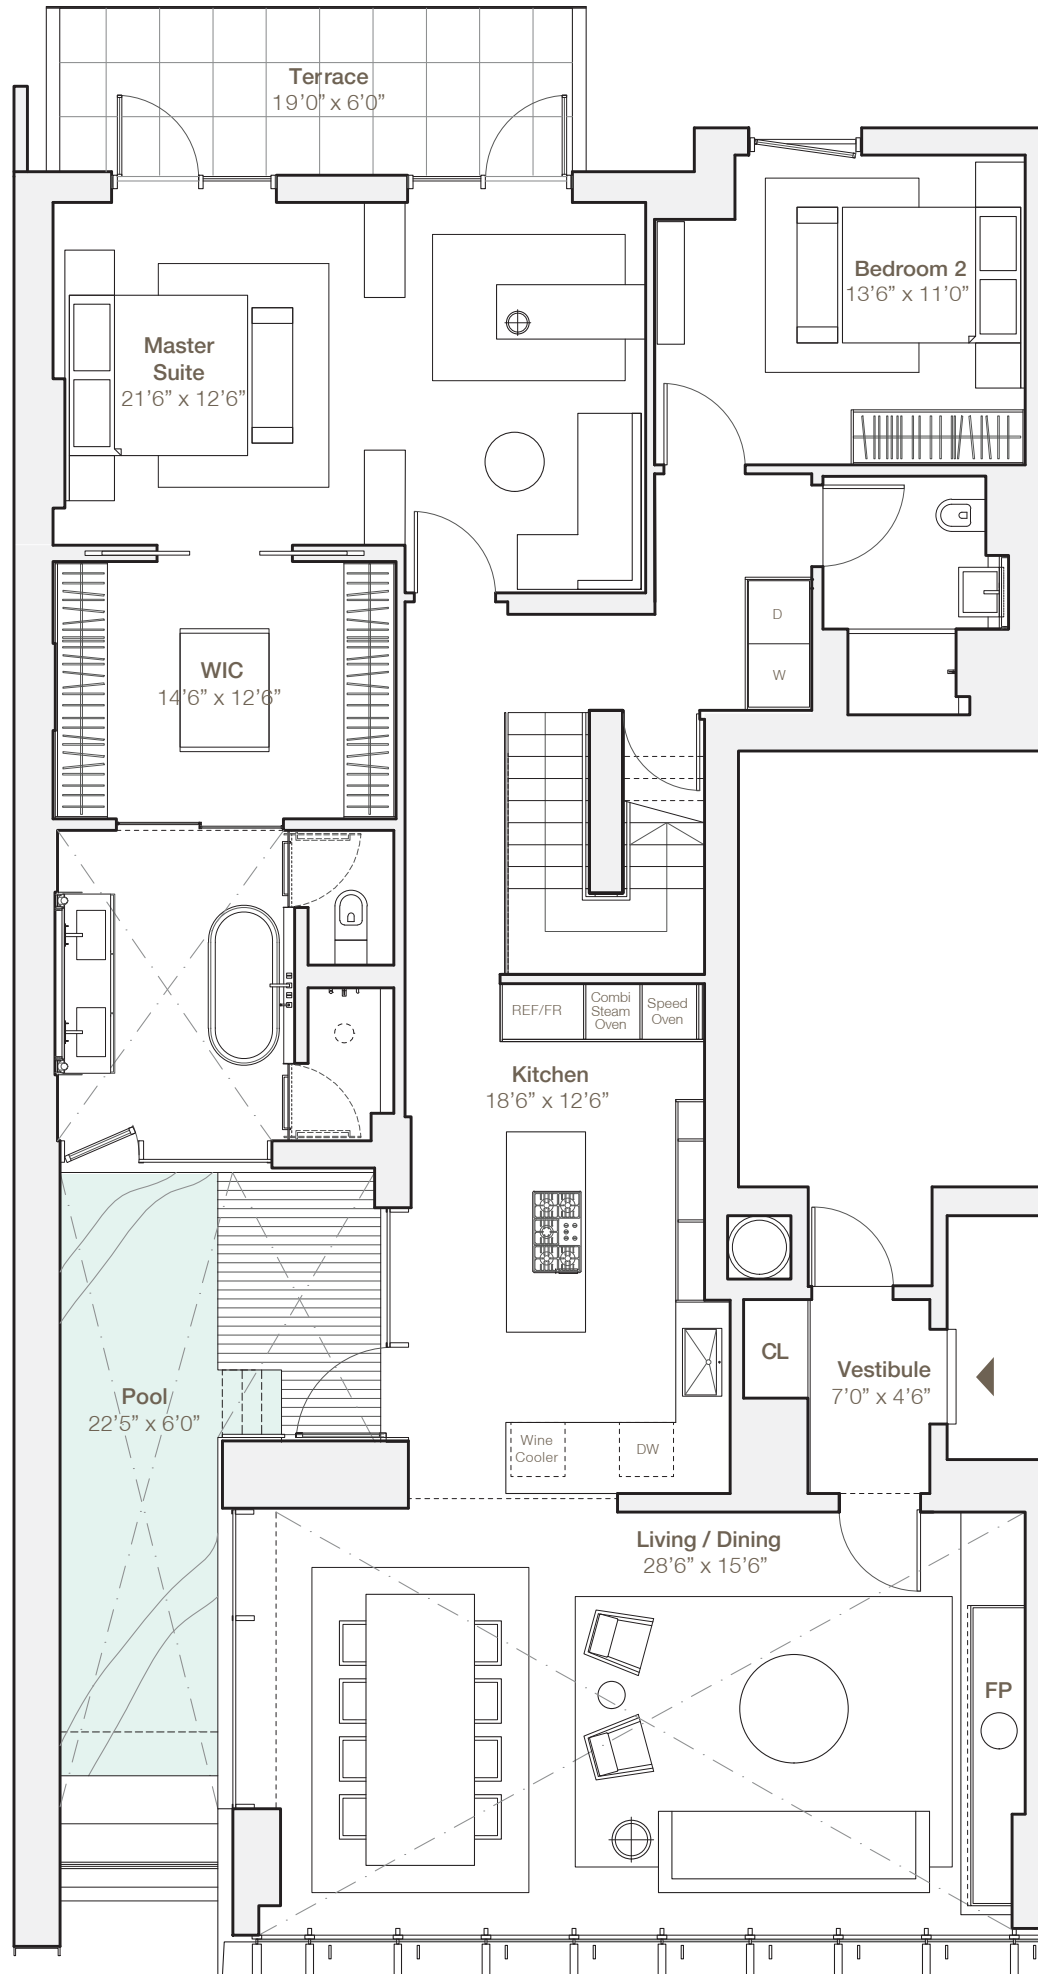

RESIDENCE 5A
DUPLEX

LOWER LEVEL

- 5 BEDROOMS
- 5 BATHROOMS
- PRIVATE POOL
- TWO TERRACES

INTERIOR	3586 SQFT / 333 M ²
EXTERIOR	278 SQFT / 26 M ²

Northern & Southern Exposure
Up to 18' FT / 5.5M Ceilings

RESIDENCE 5A

DUPLEX

UPPER LEVEL

- 5 BEDROOMS
- 5 BATHROOMS
- PRIVATE POOL
- TWO TERRACES

INTERIOR	3586 SQFT / 333 M ²
EXTERIOR	278 SQFT / 26 M ²

Northern & Southern Exposure
Up to 18' FT / 5.5M Ceilings