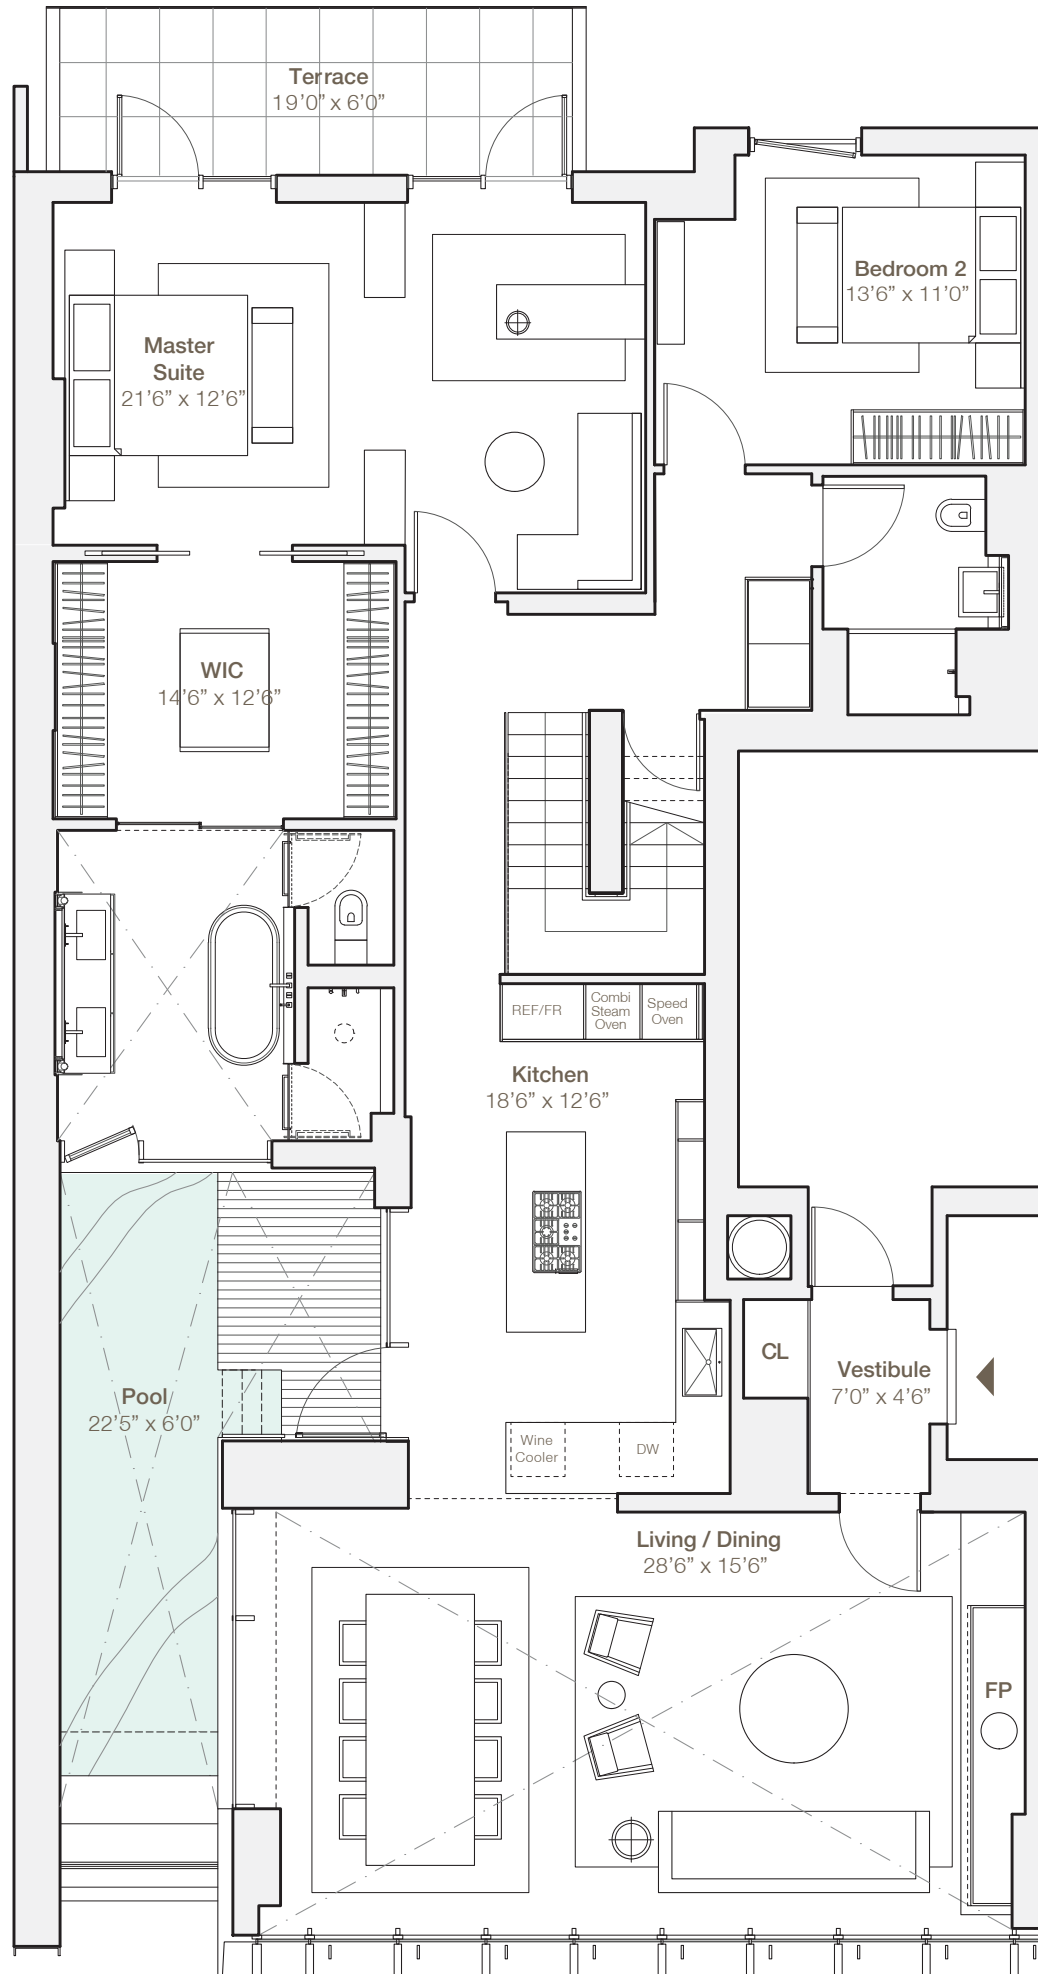

RESIDENCE 5A
DUPLEX

LOWER LEVEL

- 5 BEDROOMS
- 5 BATHROOMS
- PRIVATE POOL
- TWO TERRACES

| | |
|----------|--------------------------------|
| INTERIOR | 3586 SQFT / 333 M ² |
| EXTERIOR | 278 SQFT / 26 M ² |

Northern & Southern Exposure
Up to 18' FT / 5.5M Ceilings

RESIDENCE 5A

DUPLEX

UPPER LEVEL

- 5 BEDROOMS
- 5 BATHROOMS
- PRIVATE POOL
- TWO TERRACES

| | |
|----------|--------------------------------|
| INTERIOR | 3586 SQFT / 333 M ² |
| EXTERIOR | 278 SQFT / 26 M ² |

Northern & Southern Exposure
Up to 18' FT / 5.5M Ceilings