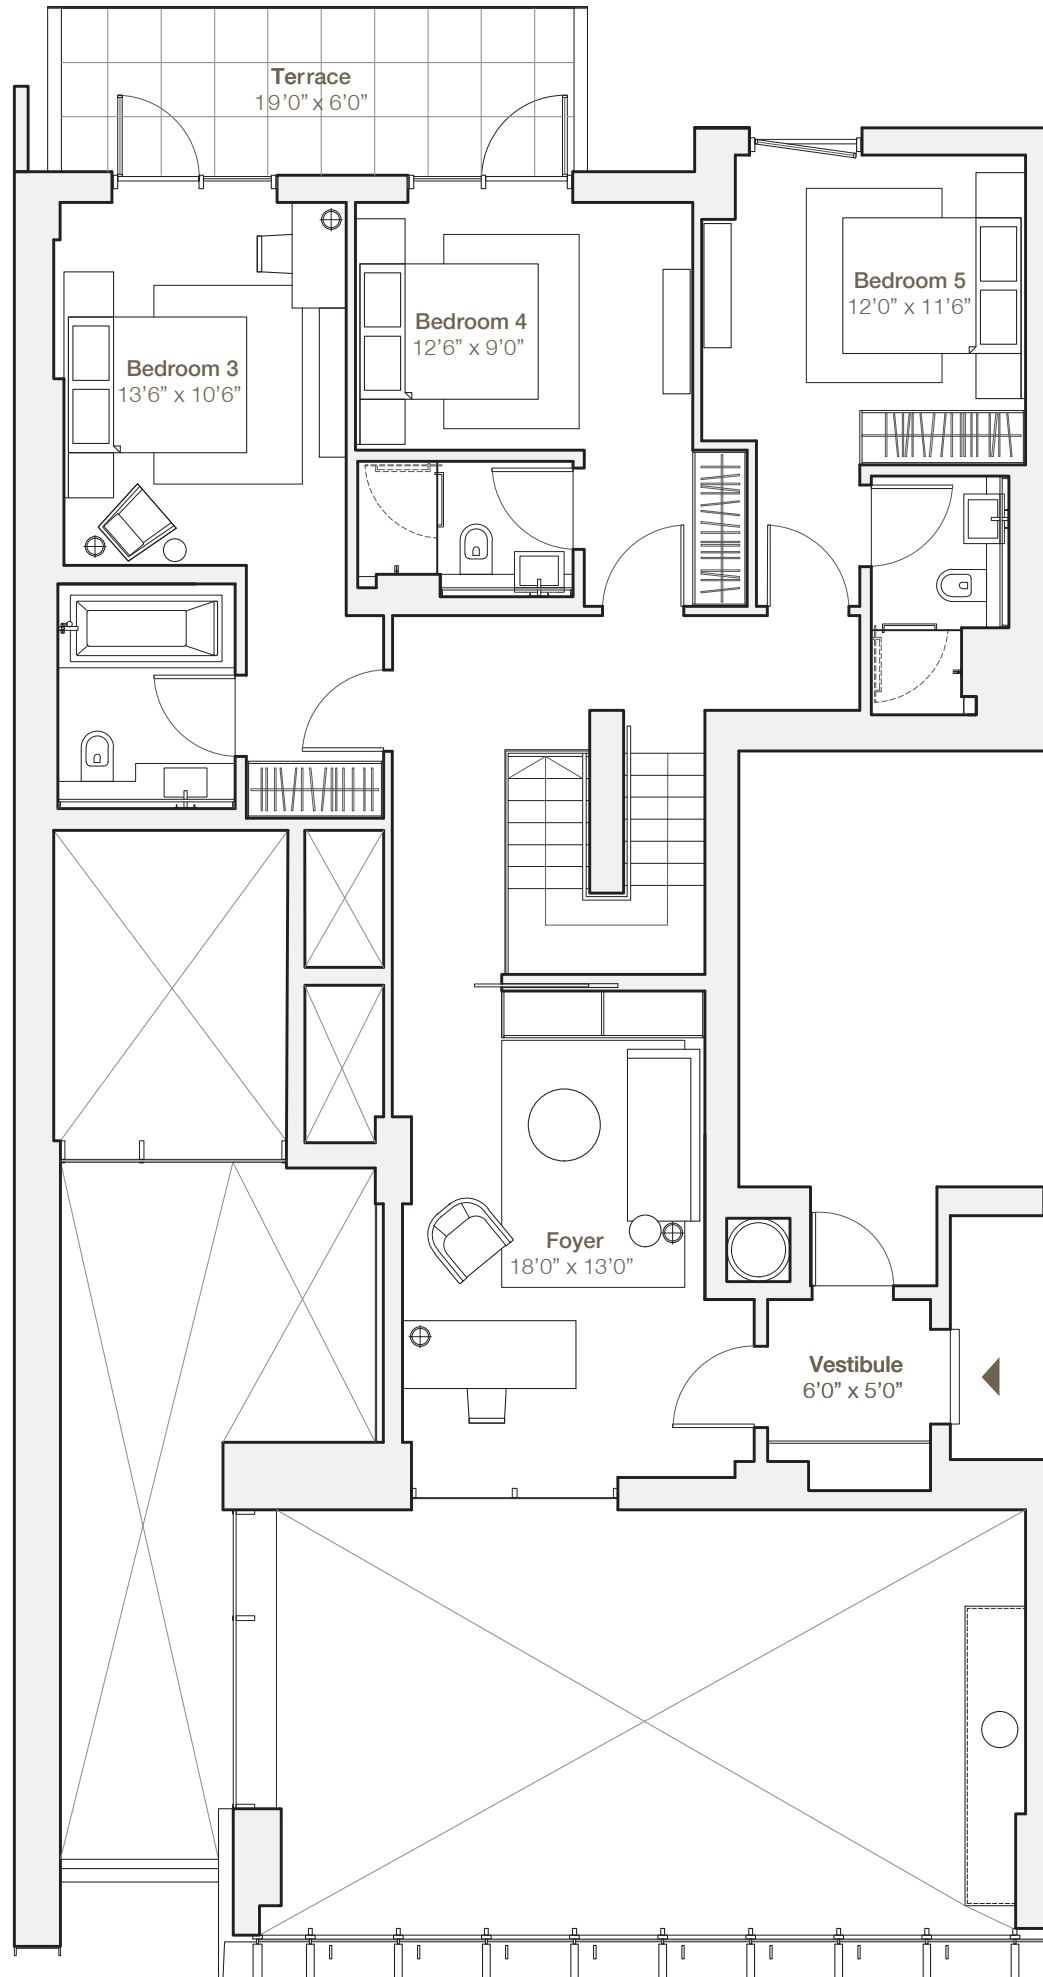

RESIDENCE 5A
DUPLEX

LOWER LEVEL

- 5 BEDROOMS
- 5 BATHROOMS
- PRIVATE POOL
- TWO TERRACES

INTERIOR	3586 SQFT / 333 M ²
EXTERIOR	278 SQFT / 26 M ²

Northern & Southern Exposure
Up to 18' FT / 5.5M Ceilings

RESIDENCE 5A

DUPLEX

UPPER LEVEL

- 5 BEDROOMS
- 5 BATHROOMS
- PRIVATE POOL
- TWO TERRACES

INTERIOR	3586 SQFT / 333 M ²
EXTERIOR	278 SQFT / 26 M ²

Northern & Southern Exposure
Up to 18' FT / 5.5M Ceilings