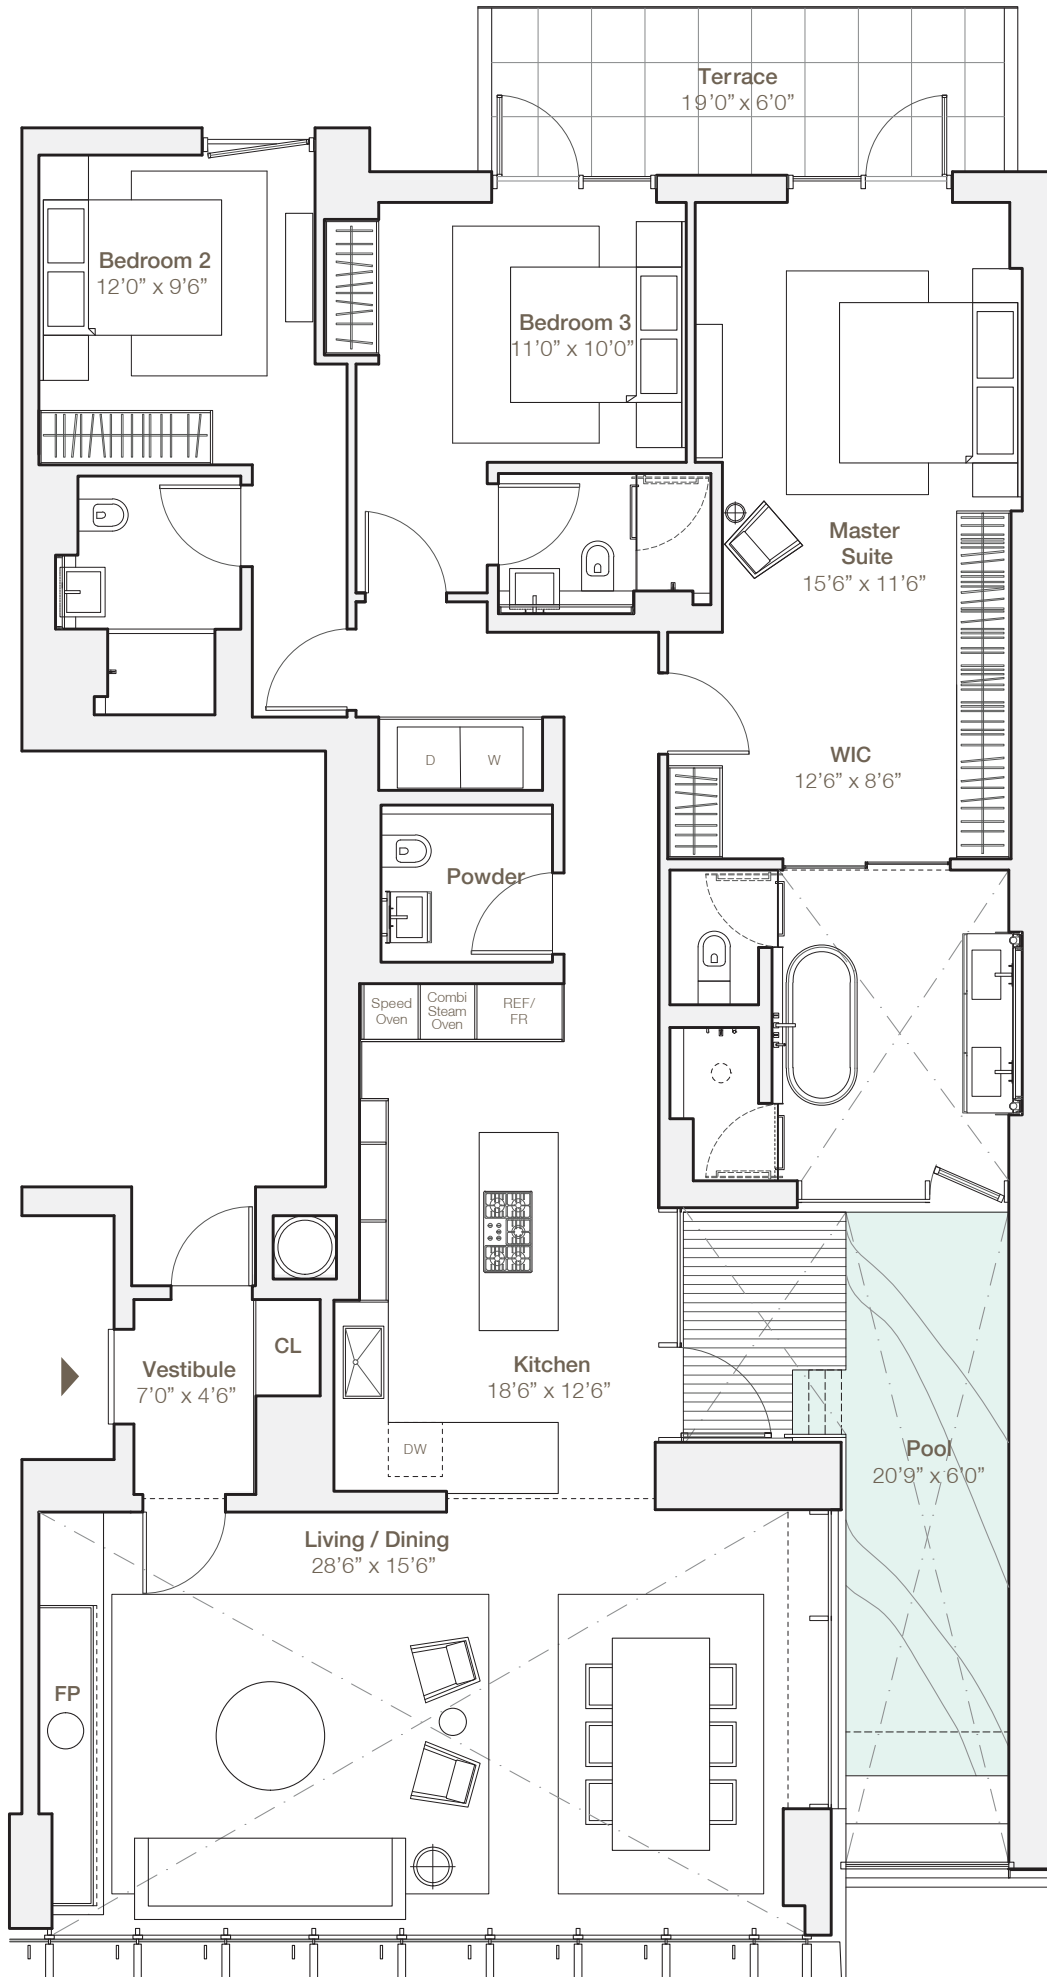

RESIDENCE 5B

- 3 BEDROOMS
- 3 BATHROOMS
- POWDER ROOM
- PRIVATE POOL
- TERRACE

INTERIOR 2278 SQFT / 212 M²
EXTERIOR 139 SQFT / 13 M²

Northern & Southern Exposure
Up to 18' FT / 5.5M Ceilings

0' 4' 8' 16'