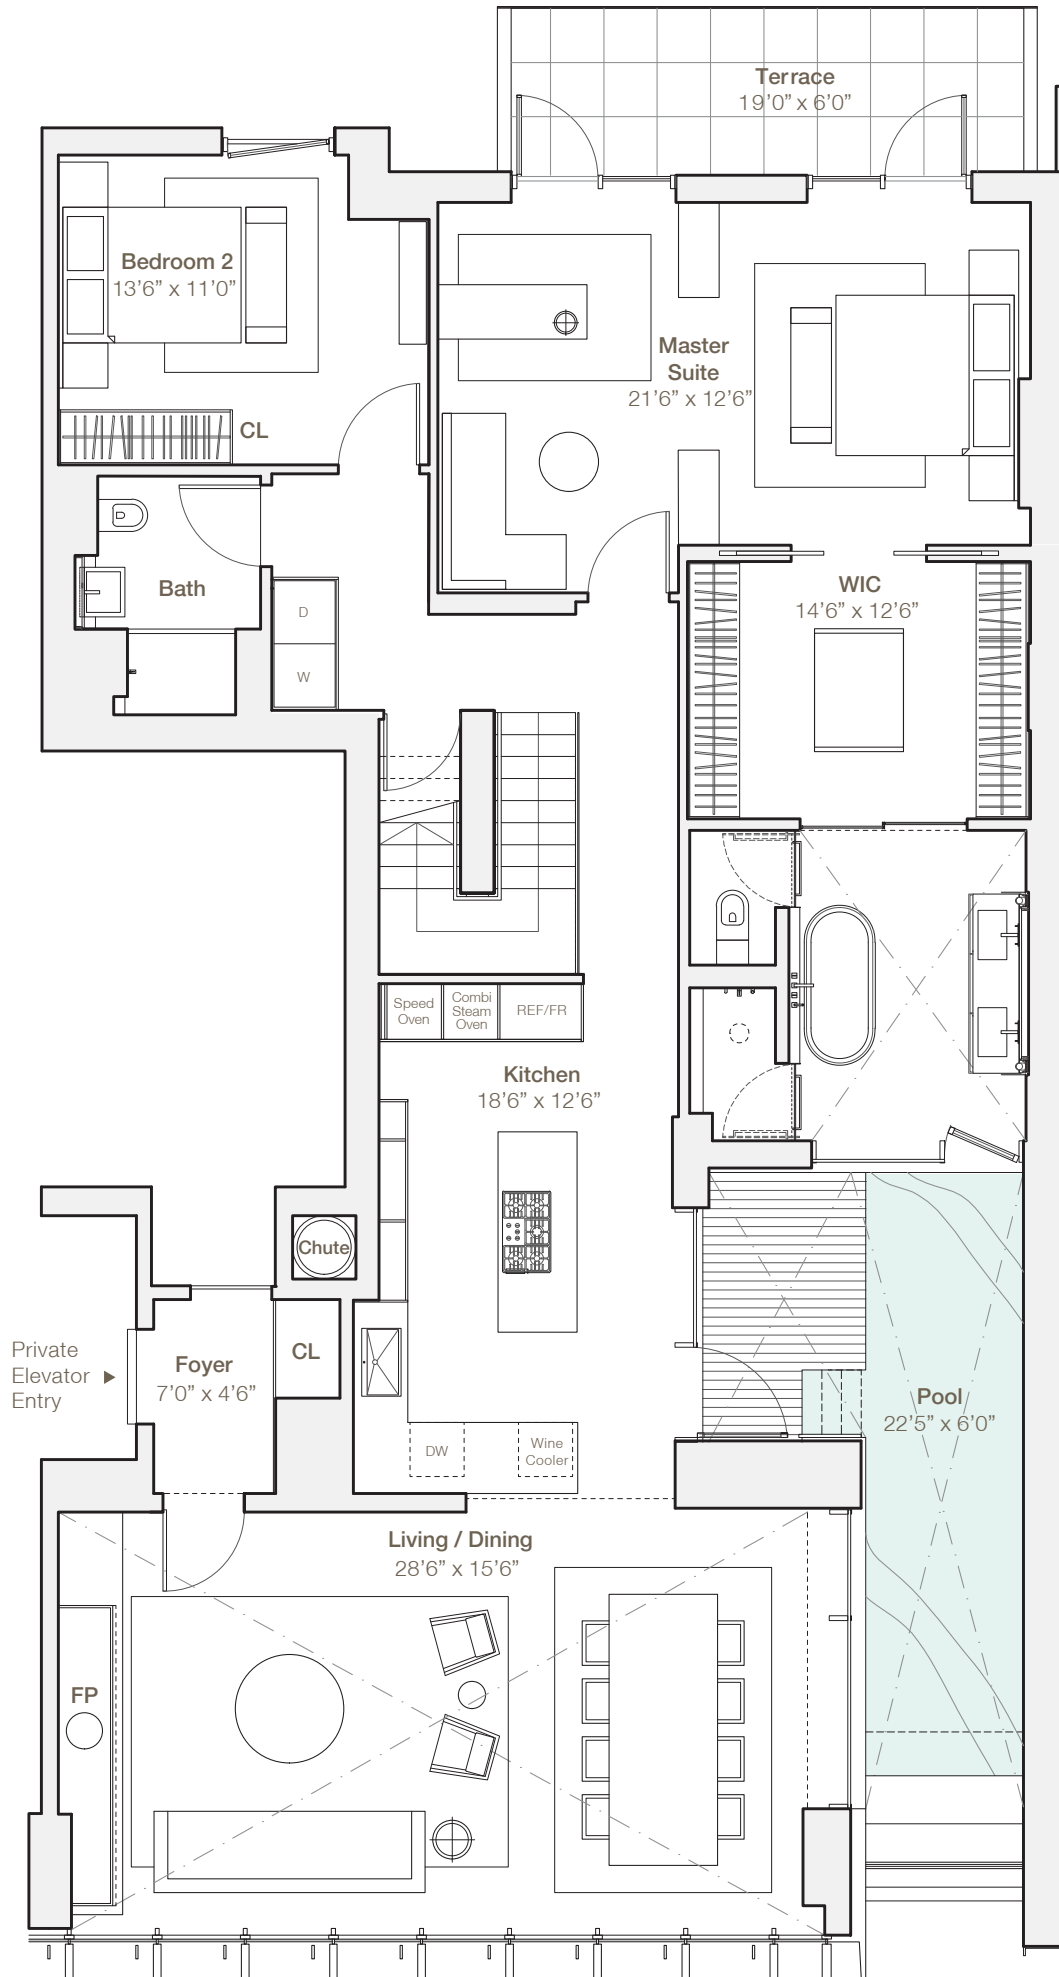

RESIDENCE 5D
DUPLEX

LOWER LEVEL

- 5 BEDROOMS
- 5 BATHROOMS
- DEN
- PRIVATE POOL
- TWO TERRACES

INTERIOR	3586 SQFT / 333 M ²
EXTERIOR	278 SQFT / 26 M ²

Northern & Southern Exposure
Up to 18' FT / 5.5M Ceilings

All square footages and dimensions are approximate and subject to normal construction variances and tolerances.

RESIDENCE 5D
DUPLEX

UPPER LEVEL

- 5 BEDROOMS
- 5 BATHROOMS
- DEN
- PRIVATE POOL
- TWO TERRACES

INTERIOR 3586 SQFT / 333 M²
EXTERIOR 278 SQFT / 26 M²

Northern & Southern Exposure
Up to 18' FT / 5.5M Ceilings

All square footages and dimensions are approximate and subject to normal construction variances and tolerances.