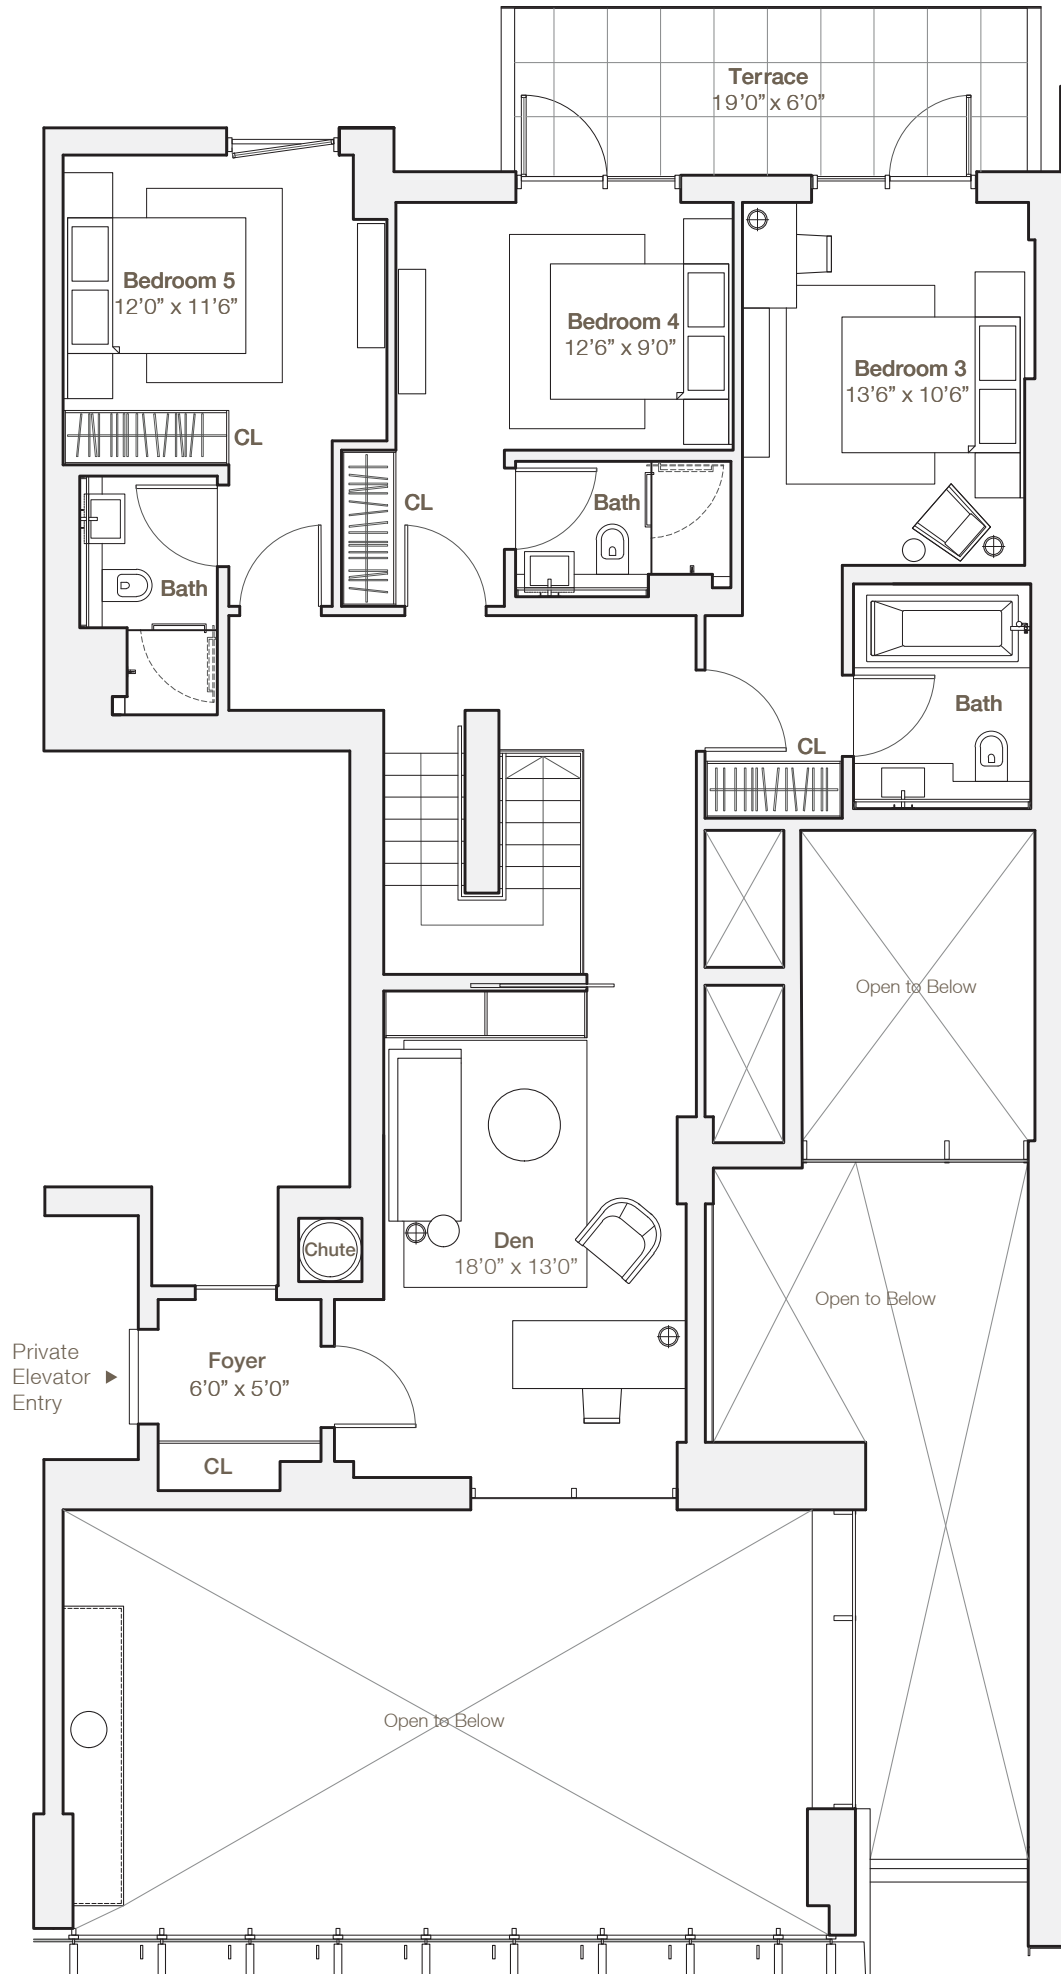

RESIDENCE 5D
DUPLEX

LOWER LEVEL

- 5 BEDROOMS
- 5 BATHROOMS
- DEN
- PRIVATE POOL
- TWO TERRACES

INTERIOR	3586 SQFT / 333 M ²
EXTERIOR	278 SQFT / 26 M ²

Northern & Southern Exposure
Up to 18' FT / 5.5M Ceilings

All square footages and dimensions are approximate and subject to normal construction variances and tolerances.

RESIDENCE 5D
DUPLEX

UPPER LEVEL

- 5 BEDROOMS
- 5 BATHROOMS
- DEN
- PRIVATE POOL
- TWO TERRACES

INTERIOR 3586 SQFT / 333 M²
EXTERIOR 278 SQFT / 26 M²

Northern & Southern Exposure
Up to 18' FT / 5.5M Ceilings

All square footages and dimensions are approximate and subject to normal construction variances and tolerances.