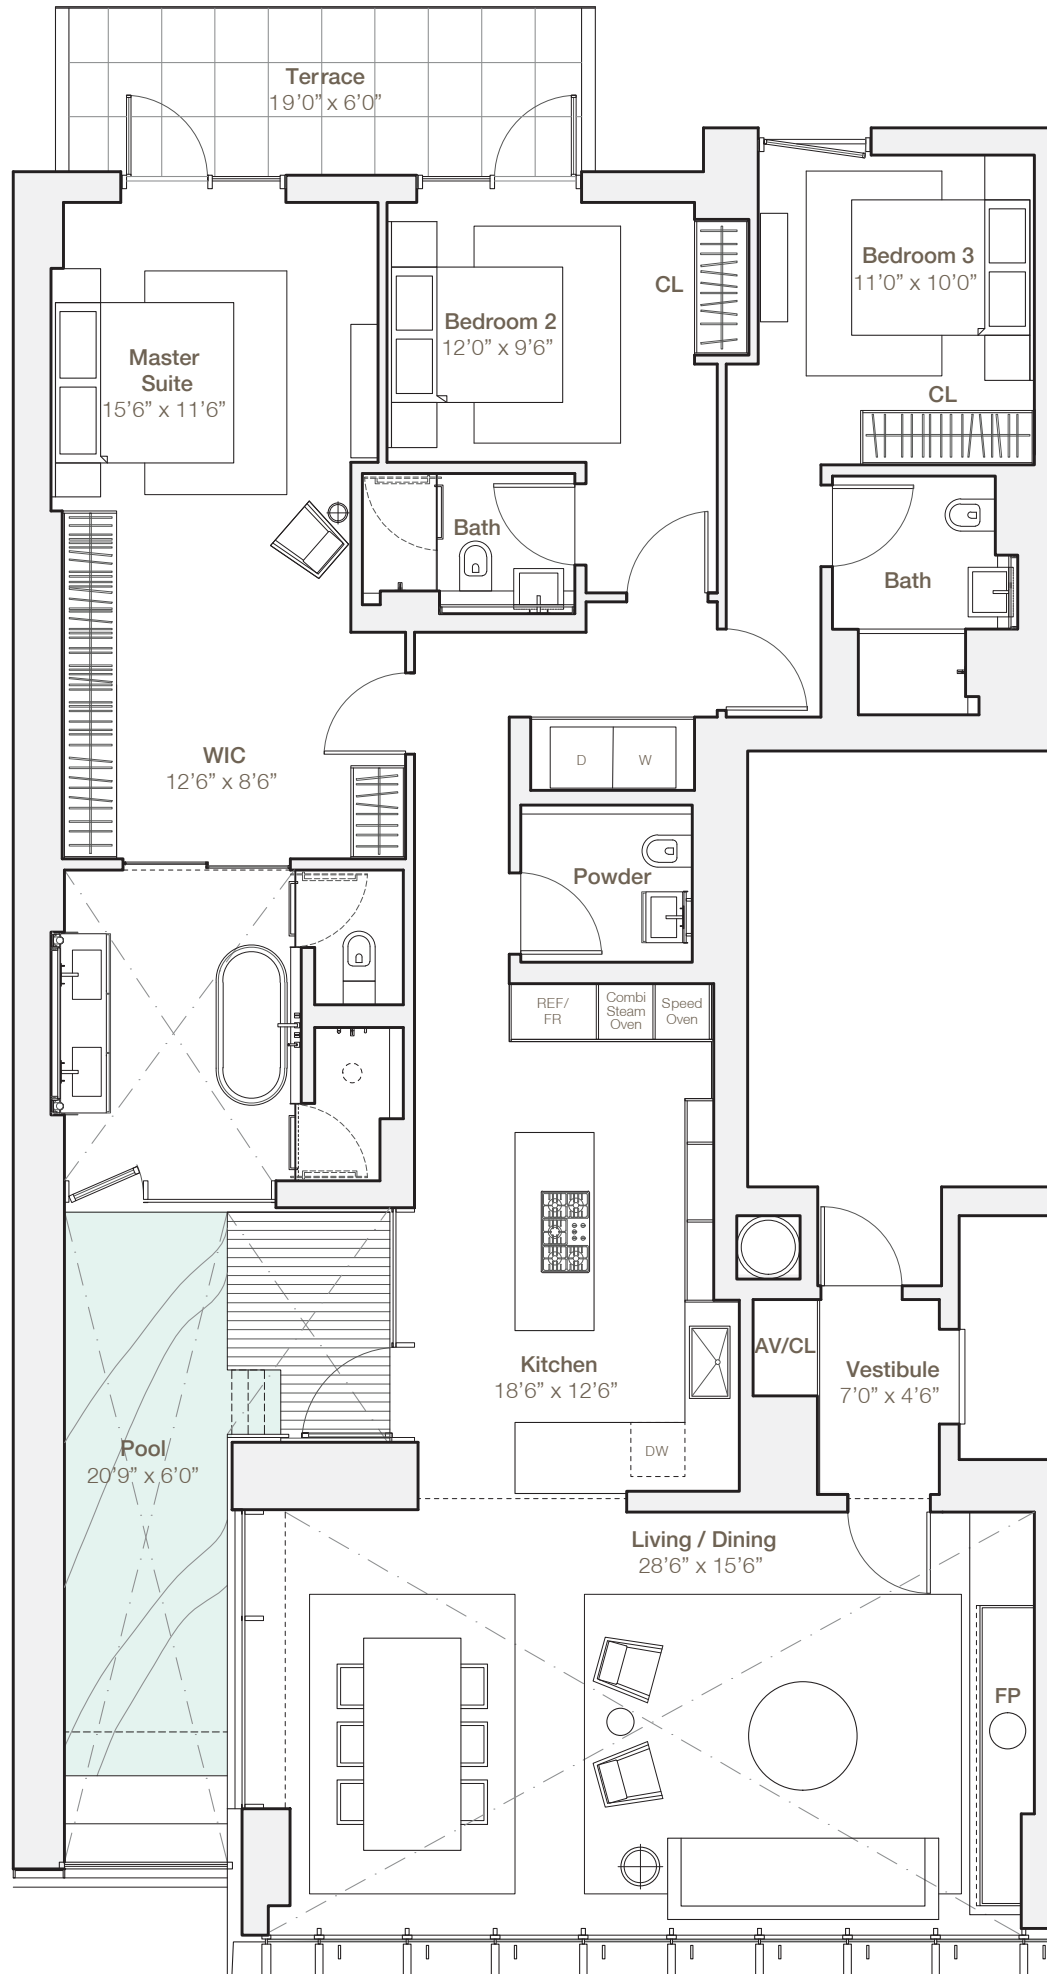

RESIDENCE 5C

- 3 BEDROOMS
- 3 BATHROOMS
- POWDER ROOM
- PRIVATE POOL
- TERRACE

INTERIOR 2278 SQFT / 212 M²
EXTERIOR 139 SQFT / 13 M²

Northern & Southern Exposure
Up to 18' FT / 5.5M Ceilings

0' 4' 8' 16'

All square footages and dimensions are approximate and subject to normal construction variances and tolerances.